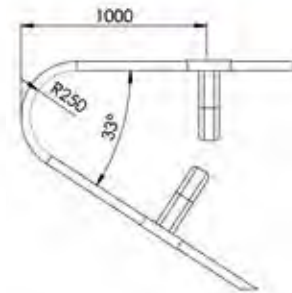

STOCK SIDE OUTSIDE

STOCK SIDE INSIDE

80mm TO 108mm CORNER

STOP/START CORNER

RADIAL CORNER

Outside (crowd facing) Pitch Clips

Inside (player facing) Pitch Clips

DURALOCK