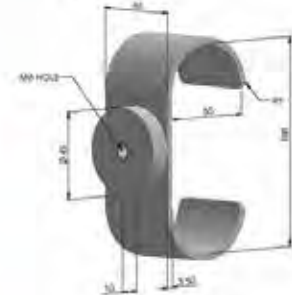

STOCK SIDE OUTSIDE

STOCK SIDE INSIDE

80mm TO 108mm CORNER

STOP/START CORNER

RADIAL CORNER

Outside (crowd facing) Pitch Clips

Inside (player facing) Pitch Clips

DURALOCK