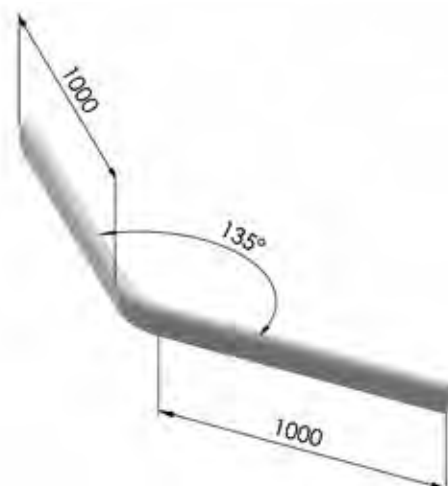

STOCK SIDE OUTSIDE

STOCK SIDE INSIDE

80mm TO 108mm CORNER

STOP/START CORNER

RADIAL CORNER

Outside (crowd facing) Pitch Clips

Inside (player facing) Pitch Clips

DURALOCK