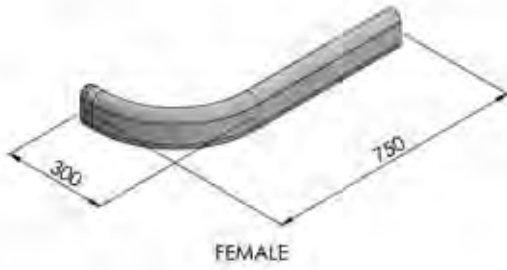

STOCK SIDE OUTSIDE

STOCK SIDE INSIDE

80mm TO 108mm CORNER

STOP/START CORNER

RADIAL CORNER

Outside (crowd facing) Pitch Clips

Inside (player facing) Pitch Clips

DURALOCK