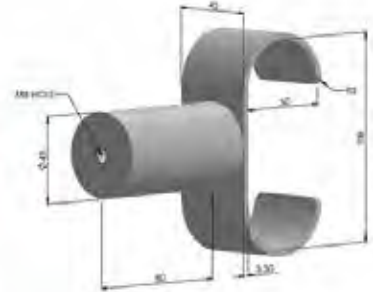

STOCK SIDE OUTSIDE

STOCK SIDE INSIDE

80mm TO 108mm CORNER

STOP/START CORNER

RADIAL CORNER

Outside (crowd facing) Pitch Clips

Inside (player facing) Pitch Clips

DURALOCK