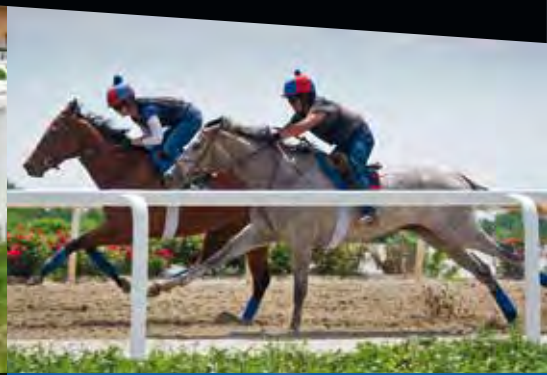

DURALOCK

BOUNDARIES WITHOUT LIMITS